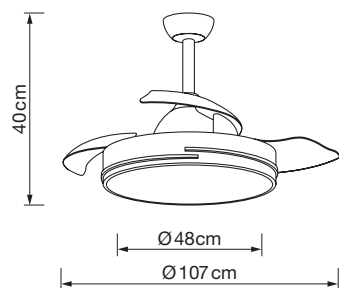

Ventilador Bora

Bora ceiling fan

REF. VT-BORA