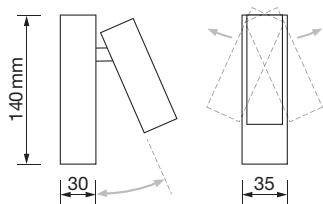

Aplique 9250

9250 Wall lamp

REF. 9250-BM
9250-NS

Info

Descripción **Aplique led 3W orientable**

Description *Adjustable led wall lamp 3W*

Color de luz **4000 K**
Light temp.

Voltaje **85-265 V AC**
Voltage **DC 5V 550 mA**

Lúmenes **210**
Lumens

PF / RA **>0,5 / >80**

Acabado Finish

Blanco Mate ☐ Níquel sat. ☐
Matt White *Satin Nickel*

CE RoHS