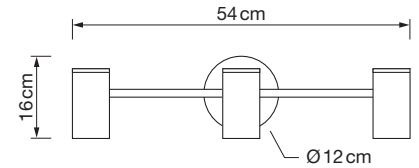

Regletas GU10

Spotlight bars

REF. 8913