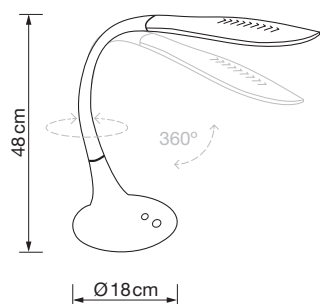

Prot. ocular **Clase II**
 Eye prot. *Class II*

+Info **Intensidad de luz regulable**
Cargador USB
Dimmable
USB charger

Acabado Finish

Flexo León

León desk lamp

REF. FX-LEÓN

Info

Descripción Flexo led 10W dimable
Description Dimmable 10W led desk lamp