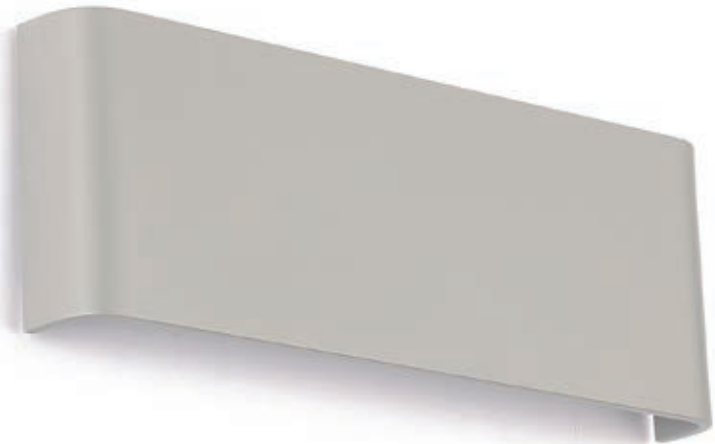

Aplique 9254

9254 Wall lamp

REF. 9254-10 BM
9254-10 GR

LUZ INDIRECTA
INDIRECT LIGHT