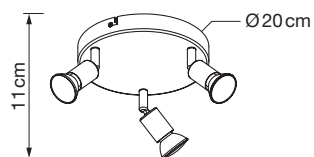

Info

Descripción **Regleta GU10**
3x Máx. 10W
Description *GU10 Spotlight bar*
3x Max. 10W

Voltaje **220-240V AC**
Voltage

Acabado Finish

Cromo	Cuero	Blanco	Níquel sat.
Chrome	Ant. brass	White	Satin Nickel