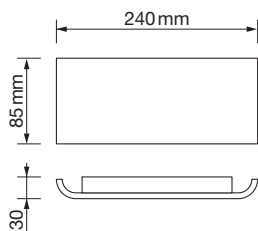

Aplique 9254

9254 Wall lamp

REF. 9254-10 BM
9254-10 GR

LUZ INDIRECTA
INDIRECT LIGHT