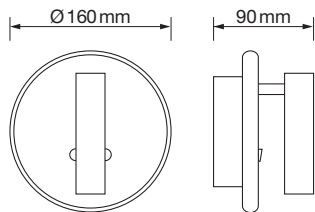

Acabado Finish

Blanco Mate

Matt White

Aplique 9262

9262 Wall lamp

REF. 9262-BM

Info

Descripción Aplique led 10W (7+3)
Description 10 W (7+3) Led wall lamp