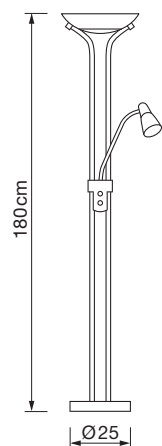

Pie de salón **Isildur**

Isildur floor lamp

REF. **PS-ISILDUR**