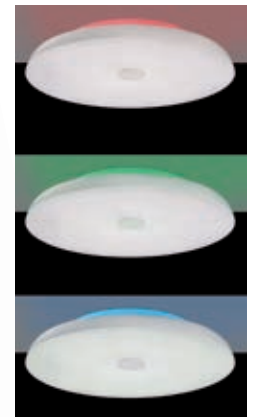

Acabado Finish

Blanco

White

Plafón Party

Party ceiling

REF. PF-PARTY

Con Música!

RGB + Blue Tooth Music
App Control