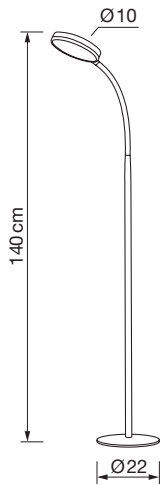

Pie lector Thorin

Thorin reading lamp

REF. PS-THORIN