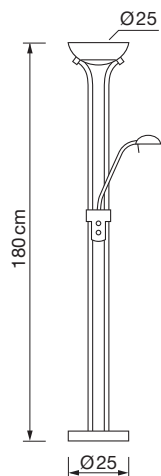

Pie de salón Ragnar

Ragnar floor lamp

REF. PS-RAGNAR