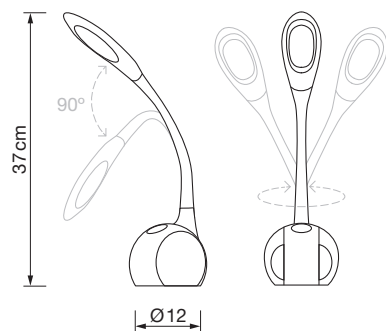

+Info Intensidad de luz regulable. Acabado mate
Luminous intensity adjustable and matt finished

Acabado Finish

New Cuenca

Flexo Barcelona

Barcelona Desk lamp

REF. FX-BARCELONA

Info

Descripción Flexo led 5W dimable
Description Dimmable 5W led desk lamp