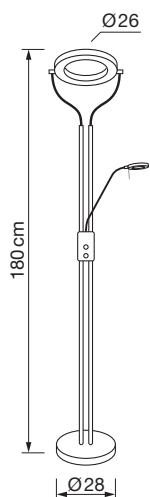

REF. PS-DROGO

Info

Descripción Pie de salón led 26/5W dimable

Description Dimmable 26/5W led floor lamp

Color de luz 4000K

Light temp.

Ángulo 120°

Angle