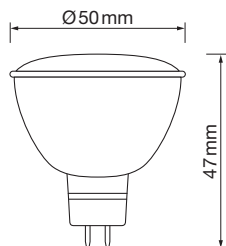

MR16 (12V) 6W LED

REF.	DESCRIP.	ANG.	CCT	CHIP	LUM.	CRI	PF	Hz	mA	CAJA BOX	VOLT.
7060-MR16	MR16 6W LED	120°	3000K	SMD	480	>80	>0.5	50	27	10/100	12
7061-MR16	MR16 6W LED	120°	4000K	SMD	530	>80	>0.5	50	27	10/100	12
7062-MR16	MR16 6W LED	120°	6000K	SMD	580	>80	>0.5	50	27	10/100	12