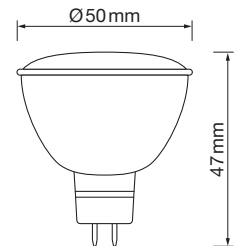

MR16 6W (220V) LED

REF.	DESCRIP.	ANG.	CCT	CHIP	LUM.	CRI	PF	Hz	mA	CAJA BOX	VOLT.
7060-220	MR16 6W LED	120°	3000K	SMD	480	>80	>0.5	50	53	10/100	110-264
7061-220	MR16 6W LED	120°	4000K	SMD	530	>80	>0.5	50	53	10/100	110-264