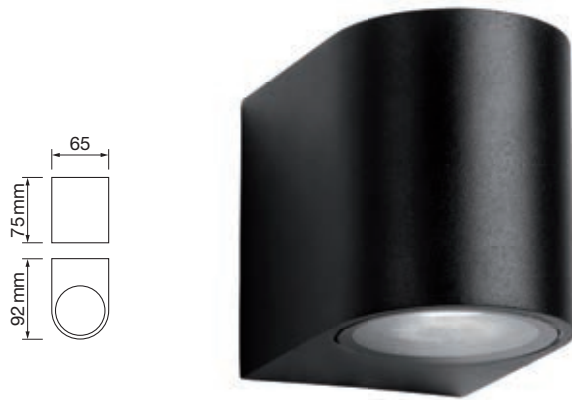

APLIQUE EXTERIOR *OUTDOOR WALL LIGHT*

IP:44 CE RoHS

■
ABS

REF. 7255-NM

1x
GU10

*bombilla no incluida
bulb is not included

Luz inferior
Lower light