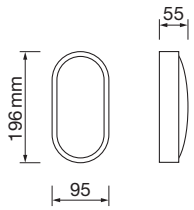

U-BLOCK 15W *U-BLOCK*

LED

REF. 7250

REF.	DESCRIPCIÓN <i>DESCRIPTION</i>	ACABADO <i>FINISHED</i>	ANG.	IP	CCT	LUM.	CRI	PF	CAJA BOX	VOLT.	MIN.
7250	U-BLOCK EXTERIOR 15W LED <i>OUTDOOR LED U-BLOCK 15W</i>	BLANCO MATE, NEGRO MATE <i>MATT WHITE, MATT BLACK</i>	200°	65	4000K	1200	>80	>0.5	1/40	175-265	1
7252	U-BLOCK EXT. REDONDO 15W LED <i>OUTDOOR LED ROUND U-BLOCK 15W</i>	BLANCO MATE, NEGRO MATE <i>MATT WHITE, MATT BLACK</i>	200°	65	4000K	1200	>80	>0.5	1/40	175-265	1