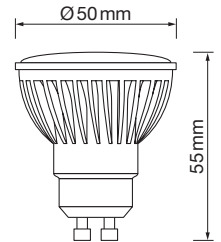

GU10 8W LED

CE RoHS

REF.	DESCRIP.	ANG.	CCT	CHIP	LUM.	CRI	PF	Hz	mA	CAJA BOX	VOLT.
7093-N	GU10 8W LED ALUMINIO	120°	4000K	SMD	850	>80	>0.5	50	65	10/200	175-265
7094-N	GU10 8W LED ALUMINIO	120°	3000K	SMD	800	>80	>0.5	50	65	10/200	175-265