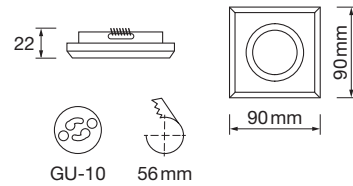

EMPOTRABLES R198-199 RECESSED RINGS

CE RoHS

R198

R199

PORTALÁMPARAS GU-10 INCLUIDO
GU-10 LAMP-HOLDER INCLUDED

REF.	DESCRIPCIÓN DESCRIPTION	ACABADO FINISHED	MIN.
R198	EMPOTRABLE CUADRADO FIJO (BISELADO) FIXED RECESSED SQUARE RING (BEVELED)	ESPEJO Y NEGRO MIRROR & BLACK	5
R199	EMPOTRABLE CUADRADO FIJO (BISELADO CON DIBUJO) FIXED RECESSED SQUARE RING (BEVELED WITH DRAWING)	ESPEJO Y NEGRO MIRROR & BLACK	5