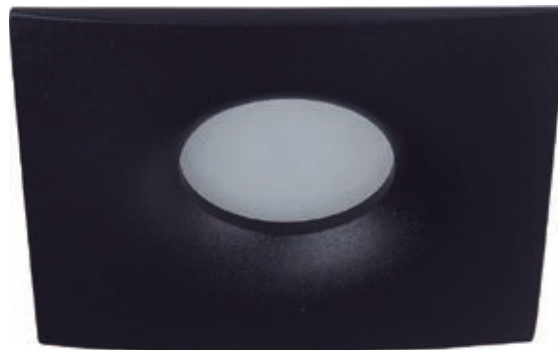

EMPOTRABLE R171 *RECESSED RING*

CE RoHS

LUZ CONFORT
COMFORT LIGHT

REF.	DESCRIPCIÓN <i>DESCRIPTION</i>	ACABADO <i>FINISHED</i>	MIN.
R171	EMPOTRABLE CUADRADO FIJO MODELO LUZ CONFORT <i>FIXED RECESSED SQUARE RING, COMFORT LIGTH MODEL</i>	BLANCO ARENA, NEGRO ARENA <i>WHITE SAND, BLACK SAND</i>	5

PORTALÁMPARAS GU-10 INCLUIDO
GU-10 LAMP-HOLDER INCLUDED

TODAS LAS REFERENCIAS EN LAS QUE NO SE PIDA EL MÍNIMO LLEVARÁN UN INCREMENTO DEL 10% SOBRE EL PRECIO.
ALL REFERENCES IN WHICH THE MINIMUM IS NOT ORDERED, PRICES WILL BE INCREASED BY 10%.