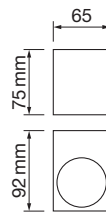

APLIQUE EXTERIOR *OUTDOOR WALL LIGHT*

IP:44  CE RoHS

■
ABS

REF. 7255-NM

1x 
GU10

*bombilla no incluida
bulb is not included

Luz inferior
Lower light

REF. 7257-NM