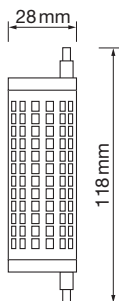

LINEALES LED LINEAR

CE RoHS