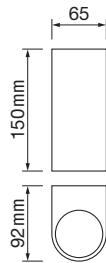

APLIQUE EXTERIOR *OUTDOOR WALL LIGHT*

■
ABS

IP:44  CE RoHS

REF. 7256-NM

2x 
GU10

*bombillas no incluidas
bulbs are not included

Luz superior e inferior
Upper and lower light

REF. 7258-NM