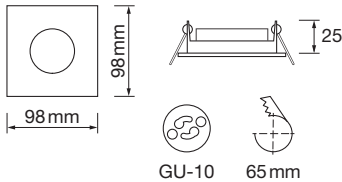

EMPOTRABLE R171 *RECESSED RING*

CE RoHS

LUZ CONFORT
COMFORT LIGHT

REF.	DESCRIPCIÓN <i>DESCRIPTION</i>	ACABADO <i>FINISHED</i>	MIN.
R171	EMPOTRABLE CUADRADO FIJO MODELO LUZ CONFORT <i>FIXED RECESSED SQUARE RING, COMFORT LIGTH MODEL</i>	BLANCO ARENA, NEGRO ARENA <i>WHITE SAND, BLACK SAND</i>	5

PORTALÁMPARAS GU-10 INCLUIDO
GU-10 LAMP-HOLDER INCLUDED

TODAS LAS REFERENCIAS EN LAS QUE NO SE PIDA EL MÍNIMO LLEVARÁN UN INCREMENTO DEL 10% SOBRE EL PRECIO.
ALL REFERENCES IN WHICH THE MINIMUM IS NOT ORDERED, PRICES WILL BE INCREASED BY 10%.