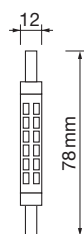

LINEALES LED LINEAR

CE RoHS