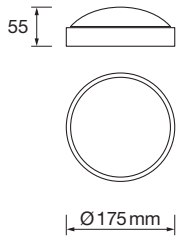

REF. 7252

REF.	DESCRIPCIÓN <i>DESCRIPTION</i>	ACABADO <i>FINISHED</i>	ANG.	IP	CCT	LUM.	CRI	PF	CAJA BOX	VOLT.	MIN.
7250	U-BLOCK EXTERIOR 15W LED <i>OUTDOOR LED U-BLOCK 15W</i>	BLANCO MATE, NEGRO MATE <i>MATT WHITE, MATT BLACK</i>	200°	65	4000K	1200	>80	>0.5	1/40	175-265	1
7252	U-BLOCK EXT. REDONDO 15W LED <i>OUTDOOR LED ROUND U-BLOCK 15W</i>	BLANCO MATE, NEGRO MATE <i>MATT WHITE, MATT BLACK</i>	200°	65	4000K	1200	>80	>0.5	1/40	175-265	1