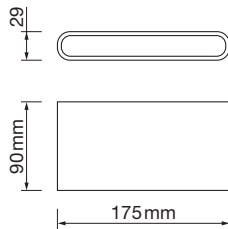

REF.	DESCRIPCIÓN DESCRIPTION	ACABADO FINISHED	ANG.	IP	CCT	LUM.	CRI	PF	CAJA BOX	VOLT.	MIN.
7259	APLIQUE EXTERIOR 12W (6+6) LED OUTDOOR LED WALL LIGHT 12W (6+6)	BLANCO MATE, NEGRO MATE MATT WHITE, MATT BLACK	100°	54	3000K 4000K 6000K	750 800 850	>80	>0.5	1/20	175-265	1