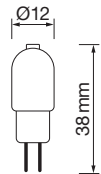

PEBETERO *CENSER* / G4 LED

CE RoHS

REF. 7419