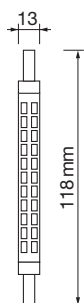

LINEALES LED LINEAR

CE RoHS