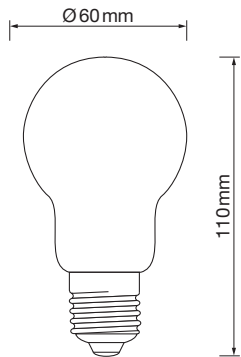

ANTIMOSQUITOS *LED MOSQUITO REPELLENT*

CE RoHS

REF.	DESCRIP.	ANG.	EFFECT DIST.	λ	CRI	PF	mA	CAJA BOX	VOLT.
7030-N	BOMB. ANTIMOSQUITOS E27 6W LED MOSQUITO REPELLENT LED BULB	360°	4 m.	560-580 nm	>80	>0.5	45	1/50	100-250