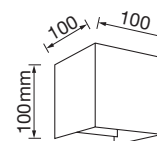

APLIQUE EXTERIOR 12W *OUTDDOOR WALL LIGHT*

LED

CE RoHS

Aluminio
Aluminium

Ángulo de apertura
regulable de 0° a 120°
Adjustable light angle 0-120°

REF.	DESCRIPCIÓN DESCRIPTION	ACABADO FINISHED	ANG.	IP	CCT	LUM.	CRI	PF	CAJA BOX	VOLT.	MIN.
7253	APLIQUE EXTERIOR 12W (6+6) LED OUTDOOR LED WALL LIGHT 12W (6+6)	BLANCO MATE MATT WHITE NEGRO MATE MATT BLACK GRIS GREY	0-120°	54	3000K	960	>80	>0.5	1/20	100-240	1
7254	APLIQUE EXTERIOR 12W (6+6) LED OUTDOOR LED WALL LIGHT 12W (6+6)	BLANCO MATE MATT WHITE NEGRO MATE MATT BLACK GRIS GREY	0-120°	54	4000K	960	>80	>0.5	1/20	100-240	1