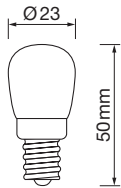

PEBETERO *CENSER* / G4 LED

CE RoHS

REF. 7419