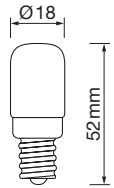

PEBETERO *CENSER* / G4 LED

CE RoHS

REF. 7419