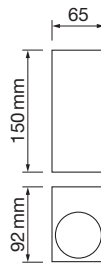

APLIQUE EXTERIOR *OUTDOOR WALL LIGHT*

■
ABS

IP:44  CE RoHS

REF. 7256-NM

2x 
GU10

*bombillas no incluidas
bulbs are not included

Luz superior e inferior
Upper and lower light

REF. 7258-NM