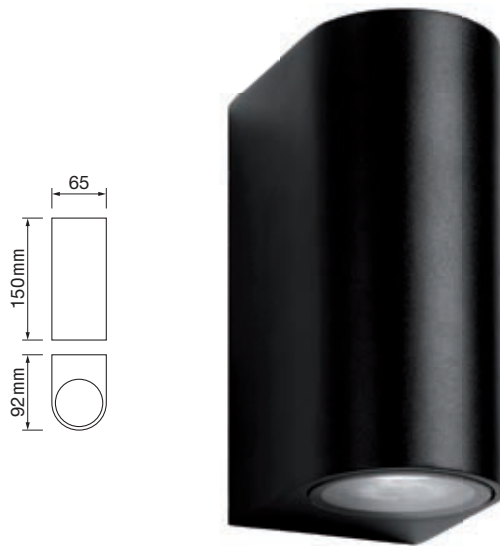

APLIQUE EXTERIOR *OUTDOOR WALL LIGHT*

■
ABS

IP:44 CE RoHS

REF. 7256-NM

2x
GU10

*bombillas no incluidas
bulbs are not included

Luz superior e inferior
Upper and lower light