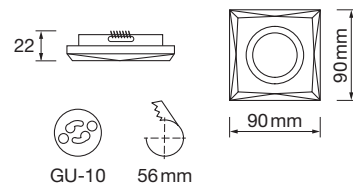

R199

R199 - ESPEJO

PORTALÁMPARAS GU-10 INCLUIDO
GU-10 LAMP-HOLDER INCLUDED

REF.	DESCRIPCIÓN DESCRIPTION	ACABADO FINISHED	MIN.
R198	EMPOTRABLE CUADRADO FIJO (BISELADO) FIXED RECESSED SQUARE RING (BEVELED)	ESPEJO Y NEGRO MIRROR & BLACK	5
R199	EMPOTRABLE CUADRADO FIJO (BISELADO CON DIBUJO) FIXED RECESSED SQUARE RING (BEVELED WITH DRAWING)	ESPEJO Y NEGRO MIRROR & BLACK	5