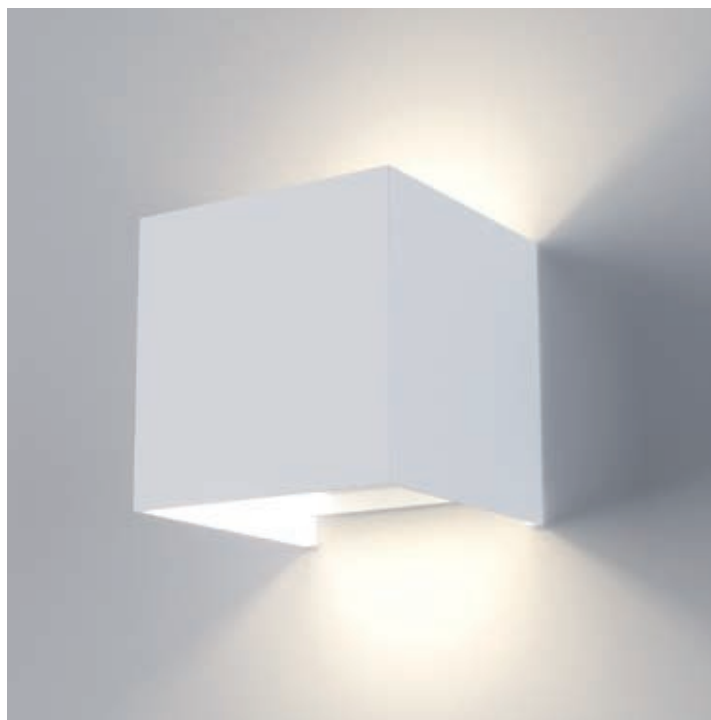

APLIQUE EXTERIOR 12W *OUTDDOOR WALL LIGHT*

LED

CE RoHS

Aluminio
Aluminium

Ángulo de apertura
regulable de 0° a 120°
Adjustable light angle 0-120°

REF.	DESCRIPCIÓN DESCRIPTION	ACABADO FINISHED	ANG.	IP	CCT	LUM.	CRI	PF	CAJA BOX	VOLT.	MIN.
7253	APLIQUE EXTERIOR 12W (6+6) LED OUTDOOR LED WALL LIGHT 12W (6+6)	BLANCO MATE MATT WHITE NEGRO MATE MATT BLACK GRIS GREY	0-120°	54	3000K	960	>80	>0.5	1/20	100-240	1
7254	APLIQUE EXTERIOR 12W (6+6) LED OUTDOOR LED WALL LIGHT 12W (6+6)	BLANCO MATE MATT WHITE NEGRO MATE MATT BLACK GRIS GREY	0-120°	54	4000K	960	>80	>0.5	1/20	100-240	1