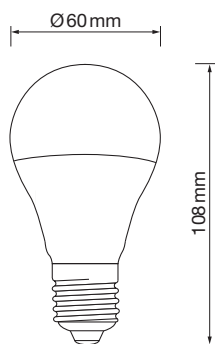

STANDARD 10W LED

VOLTAJE ESPECIAL
100-265 V

REF.	DESCRIP.	ANG.	CCT	CHIP	LUM.	CRI	PF	Hz	mA	CAJA BOX	VOLT.
7020-N	STANDARD E27 10W LED	270°	3000K	SMD	950	>80	>0.5	50	90	10/50	100-265
7021-N	STANDARD E27 10W LED	270°	4000K	SMD	990	>80	>0.5	50	80	10/50	100-265