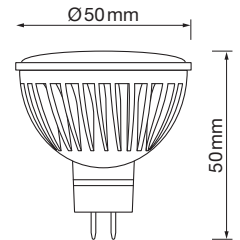

MR16 8W LED

CE RoHS

REF.	DESCRIP.	ANG.	CCT	CHIP	LUM.	CRI	PF	Hz	mA	CAJA BOX	VOLT.
7093-MR16	MR16 8W LED ALUMINIO	120°	4000K	SMD	705	>80	>0.5	50	90	10/200	12
7094-MR16	MR16 8W LED ALUMINIO	120°	3000K	SMD	659	>80	>0.5	50	90	10/200	12